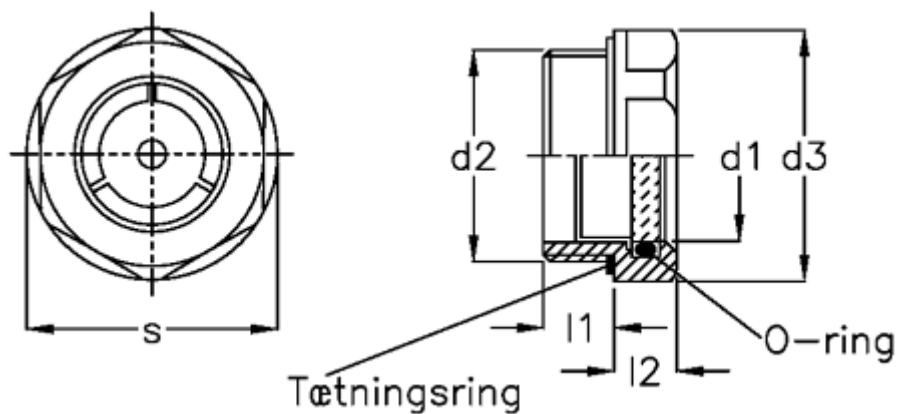

Data Sheet

Article number: 20901555

Description: E+G Oil level sight glass
GN 743-11-M16x1,5-B

Measures

d1	= 11
d2	= M16x1,5
d3	= 22
l1	= 8.0
l2	= 7.5
Max pressure	= -
Max vacuum mbar	= -
s	= 20